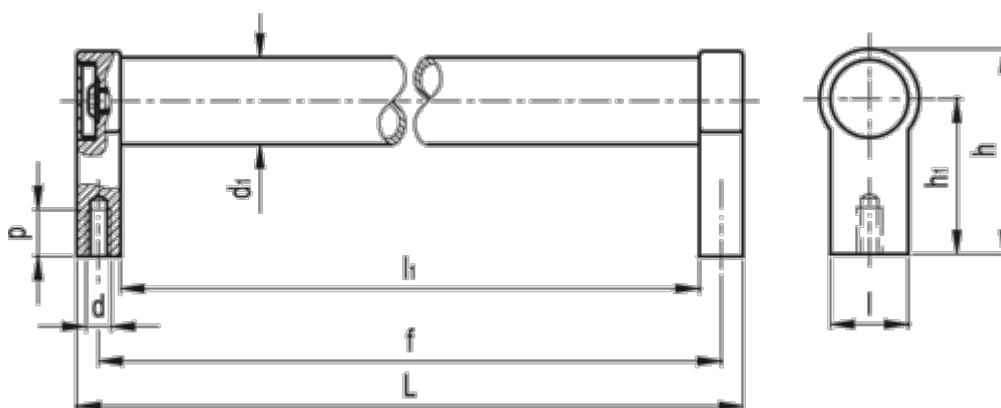

Data Sheet

Article number: 20569280200

Description: E+G Tubular handle GN333.1-28-200-A-EL
A Mounting from back

Measures

d = M8

d1 = 28

f = 200

h = 66

h1 = 50

L = 214

l1 = 186

p = 14